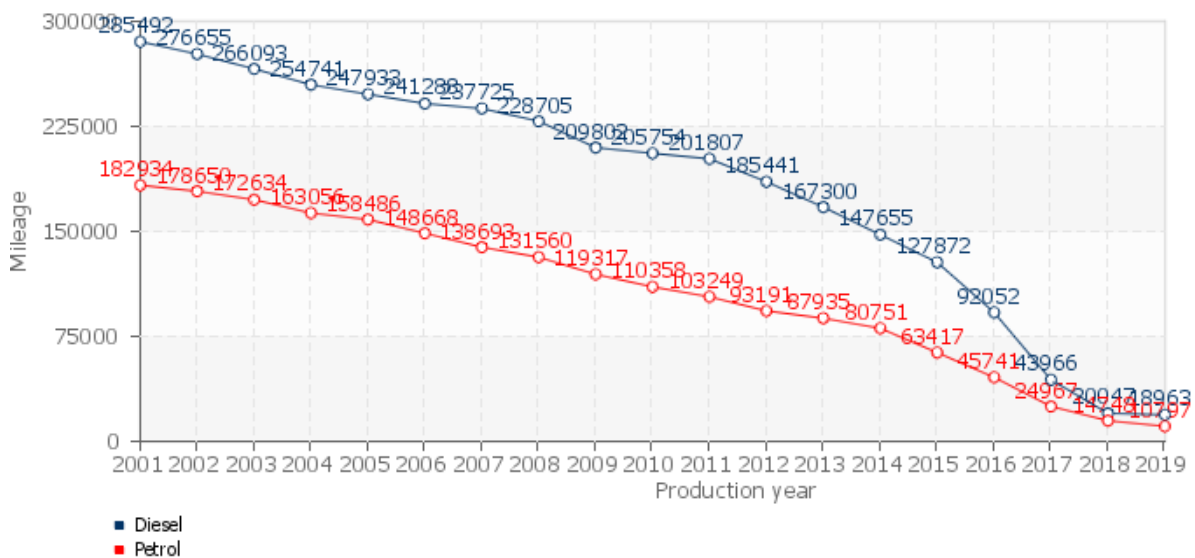

1. GENERAL INFORMATION

USEFUL INFORMATION

AVERAGE MILEAGE

234213

Note: Please note this is not the current mileage of the vehicle whose VIN you are checking. Our system calculates the average mileage of the vehicle based on statistics of other vehicles of this kind; what we take into account is the make and model, fuel type, vehicle age and the like.

AVERAGE MILEAGE OF VEHICLES

Note: The graph presents average mileage by car, according to year of production with Diesel or Petrol engine.

VEHICLE INFORMATION

NUMBER OF RECORDS: 38

VIN: **WUAZZZ8DZ1N903170**

Manufacturer	AUDI	Model	RS4
Body type	WAGON	Fuel type	PETROL
Engine capacity [ccm]	2671	Country of manufacturer	GERMANY
Model year	2001	Colour code of the varnish	M8 / Z5M
Body colour	NOGARO BLUE-PEARL EFFECT	Body colour sample	
Interior trim colour code	QR	Interior fabric colour	ONYX/BLACK
Production date	2001-02-28	Engine code	AZR
Engine type	INDIRECT INJECTION	Fuel emission norm	EURO 3